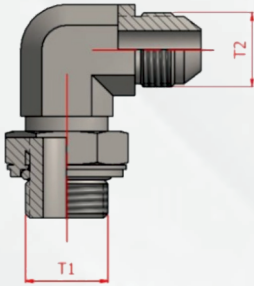

BSP - UNF KONTRALI DİRSEKLER

Stok Kodu	T1	T2
HE/1248-01	1/8"-28	7/16"-20
HE/1248-02	1/4"-19	7/16"-20
HE/1248-03	1/4"-19	1/2"-20
HE/1248-04	1/4"-19	9/16"-18
HE/1248-05	3/8"-19	9/16"-18
HE/1248-06	3/8"-19	5/8"-18
HE/1248-07	3/8"-19	3/4"-16
HE/1248-08	1/2"-14	9/16"-18
HE/1248-09	1/2"-14	5/8"-18
HE-/1248-10	1/2"-14	3/4"-16
HE/1248-11	1/2"-14	7/8"-14
HE/1248-12	1/2"-14	1"1/16-12
HE/1248-13	3/4"-14	7/8"-14
HE/1248-14	3/4"-14	1"1/16-12
HE/1248-15	1"-11	1"1/16-12
HE/1248-16	1"-11	1"5/16-12