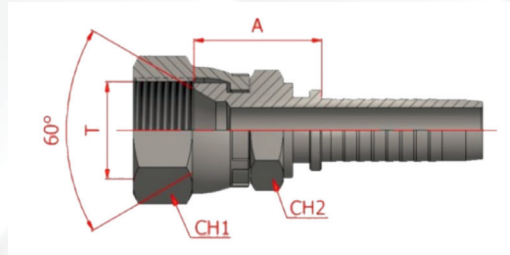

BSP İÇE HAVŐA DÜZ (A, K,) HORTUM BAŐLIKLARI

Stok Kodu	Hortum	Ölçü (T)	Ch1	Ch2	A
HE/137-01	1/4"	1/4" - 19	14	14	14,5
HE/137-02	3/8"	3/8" - 19	22	19	17,3
HE/137-03	1/2"	1/2" - 14	27	22	18,3
HE/137-04	3/4"	3/4" - 14	32	27	19,5
HE/137-05	1"	1" - 11	41	36	22,3