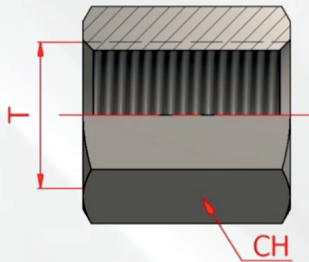

BSP KISA TİP REDÜKSİYONLAR

Stok Kodu	T2	T1	CH
HE/350-01	R1/4"-19	R1/8"-28	19
HE/350-02	R3/8"-19	R1/8"-19	22
HE/350-05	R3/8"-19	R1/4"-19	22
HE/350-06	R1/2"-14	R1/4"-19	27
HE/350-09	R1/2"-14	R3/8"-19	27
HE/350-10	R3/4"-14	R3/8"-19	32
HE/350-12	R3/4"-14	R1/2"-14	32
HE/350-13	R1"-11	R1/2"-14	41
HE/350-15	R1"-11	R3/4"-14	41
HE/350-16	R1"1/4-11	R3/4"-14	50
HE/350-17	R1"1/4-11	R1"-11	50
HE/350-18	R1"1/2-11	R1"-11	55
HE/350-19	R1"1/2-11	R1"1/4-11	55
HE/350-20	R2"-11	R1"1/4-11	70
HE/350-21	R2"-11	R1"1/2-11	70