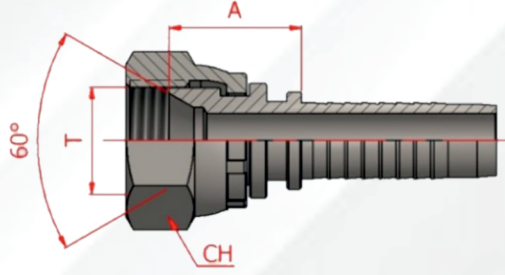

BSP İÇE HAVŞA DÜZ HORTUM BAŞLIKLARI

Stok Kodu	Hortum	Ölçü (T)	CH	A
HE/130-02	1/4"	1/4" R	19	17,8
HE/130-06	5/16"	1/2" R	27	20
HE/130-07	3/8"	3/8" R	22	18,5
HE/130-08	3/8"	1/2" R	27	18
HE/130-09	1/2"	1/2" R	27	21
HE/130-11	5/8"	3/4" R	32	23,5
HE/130-12	3/4"	3/4" R	32	24,7
HE/130-13	1"	1" R	41	27
HE/130-14	1" 1/4	1" 1/4 R	50	32,5
HE/130-15	1" 1/2	1" 1/2 R	55	36
HE/130-16	2"	2" R	70	25