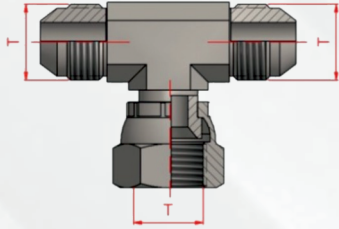

UNF YANBACAK TE

Stok Kodu	T	
HE/1210-01	7/16"-20	UNF
HE/1210-02	1/2"-20	UNF
HE/1210-03	9/16"-18	UNF
HE/1210-04	5/8"-18	UNF
HE/1210-05	3/4"-16	UNF
HE/1210-06	7/8"-14	UNF
HE/1210-07	1"1/16-12	UNF
HE/1210-08	1"5/16-12	UNF
HE/1210-09	1"5/8-12	UNF
HE/1210-10	1"7/8-12	UNF

UNF ORTABACAK TE

Stok Kodu	T	
HE/1220-01	7/16"-20	UNF
HE/1220-02	1/2"-20	UNF
HE/1220-03	9/16"-18	UNF
HE/1220-04	5/8"-18	UNF
HE/1220-05	3/4"-16	UNF
HE/1220-06	7/8"-14	UNF
HE/1220-07	1"1/16-12	UNF
HE/1220-08	1"5/16-12	UNF
HE/1220-09	1"5/8-12	UNF
HE/1220-10	1"7/8-12	UNF