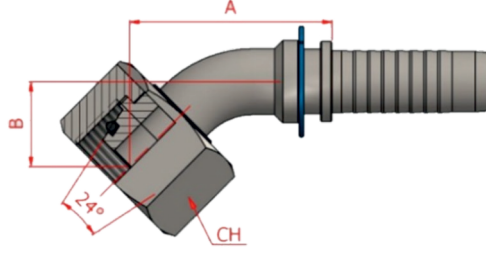

METRİK (24°) 45° HORTUM BAŞLIKLARI

Stok Kodu	Hortum	Anma Ölçüsü	CH	A	B
HE/111-01	3/16"	M12X1,5 6L	14	39,9	20
HE/111-02	3/16"	M14X1,5 8L	17	39,9	20
HE/111-03	1/4"	M12X1,5 6L	14	40,4	20
HE/111-04	1/4"	M14X1,5 8L	17	40,4	20
HE/111-05	1/4"	M16X1,5 10L	19	47,5	23
HE/111-06	1/4"	M18X1,5 12L	22	47,5	23
HE/111-07	5/16"	M14X1,5 8L	17	40,4	20
HE/111-08	5/16"	M16X1,5 10L	19	47,5	23
HE/111-09	5/16"	M18X1,5 12L	22	47,5	23
HE/111-10	5/16"	M20X1,5 12S	24	47,5	23
HE/111-11	3/8"	M16X1,5 10L	19	47,8	23
HE/111-12	3/8"	M18X1,5 12L	22	47,8	23
HE/111-13	3/8"	M20X1,5 12S	24	50,2	25,4
HE/111-14	3/8"	M22X1,5 15L	27	50,2	25,4
HE/111-15	3/8"	M24X1,5 16S	30	50,2	25,4
HE/111-16	1/2"	M18X1,5 12L	22	50,7	25,4
HE/111-17	1/2"	M20X1,5 12S	24	50,7	25,4
HE/111-18	1/2"	M22X1,5 12L	27	50,7	25,4
HE/111-19	1/2"	M24X1,5 16S	30	56,7	26,2
HE/111-20	1/2"	M26X1,5 18L	32	57,4	26,2
HE/111-21	1/2"	M30X2 20S	36	59	26,5
HE/111-22	5/8"	M24X1,5 16S	30	58,6	26,5
HE/111-23	5/8"	M26X1,5 18L	32	58,6	26,5
HE/111-24	5/8"	M30X2 20S	36	59	26,5
HE/111-25	3/4"	M30X2 20S	36	73	27
HE/111-26	3/4"	M30X2 22L	36	69,5	27
HE/111-27	3/4"	M36X2 25S	46	71	28,5
HE/111-28	1"	M36X2 25S	46	88	31,5
HE/111-29	1"	M36X2 28L	41	86,5	31
HE/111-30	1"	M42X2 30S	50	97	31
HE/111-31	1"	M45X2 35L	50	94	29
HE/111-32	1" 1/4	M42X2 30S	50	94,5	31
HE/111-33	1" 1/4	M45X2 35L	50	94,5	32
HE/111-34	1" 1/4	M52X2 38S	60	97	33
HE/111-35	1" 1/2	M52X2 38S	60	114,5	41
HE/111-36	1" 1/2	M52X2 42L	60	114	40