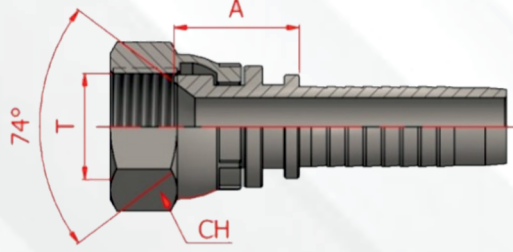

WITHWORTH (J, I, C 74°) DÜZ HORTUM BAŞLIKLARI

Stok Kodu	Hortum	Ölçü (T)	CH	A
HE/120-01	3/16"	7/16" - 20	15	13,5
HE/120-02	1/4"	7/16" - 20	15	14
HE/120-30	3/16"	1/2" - 20	17	15,5
HE/120-03	1/4"	1/2" - 20	17	16
HE/120-04	1/4"	9/16" - 18	19	15,5
HE/120-07	5/16"	1/2" - 20	17	16
HE/120-08	5/16"	9/16" - 18	19	15,5
HE/120-09	5/16"	5/8" - 18	22	16,5
HE/120-10	5/16"	3/4" - 16	24	18,8
HE/120-11	3/8"	9/16" - 18	19	15,8
HE/120-12	3/8"	5/8" - 18	22	17,3
HE/120-13	3/8"	3/4" - 16	24	18,8
HE/120-14	3/8"	7/8" - 14	27	20,3
HE/120-15	1/2"	3/4" - 16	24	18,8
HE/120-16	1/2"	7/8" - 14	27	20,6
HE/120-17	1/2"	1" 1/16 - 12	32	23,5
HE/120-18	5/8"	7/8" - 14	27	21
HE/120-19	5/8"	1" 1/16 - 12	32	23,5
HE/120-20	3/4"	7/8" - 14	27	21,5
HE/120-21	3/4"	1" 1/16 - 12	32	23,5
HE/120-22	3/4"	1" 5/16 - 12	41	25
HE/120-23	1"	1" 5/16 - 12	41	26,8
HE/120-24	1"	1" 5/8 - 12	50	27,8
HE/120-25	1"	1" 1/16 - 12	32	25,8
HE/120-26	1" 1/4	1" 5/8 - 12	50	27,8
HE/120-27	1" 1/4	1" 7/8 - 12	55	28,8
HE/120-28	1" 1/2	1" 7/8 - 12	55	30,3
HE/120-29	2"	2" 1/2 - 12	70	32