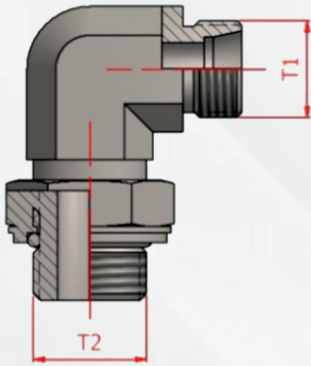

BSP - METRİK KONTRALI DİRSEKLER

Stok Kodu	T1	T2
HE/1249-01	R1/8"-28	M12x1,5 6L
HE/1249-02	R1/4"-19	M12x1,5 6L
HE/1249-03	R1/4"-19	M14x1,5 8L
HE/1249-04	R1/4"-19	M16x1,5 10L
HE/1249-05	R1/4"-19	M18x1,5 12L
HE/1249-06	R3/8"-19	M16x1,5 10L
HE/1249-07	R3/8"-19	M18x1,5 12L
HE/1249-09	R1/2"-14	M18x1,5 12L
HE/1249-11	R1/2"-14	M22x1,5 15L
HE/1249-13	R1/2"-14	M26x1,5 18L
HE/1249-15	R3/4"-14	M26x1,5 18L
HE/1249-17	R3/4"-14	M30x2 22L
HE/1249-20	R1"-11	M30x2 22L
HE/1249-22	R1"-11	M36x2 28L
HE/1249-25	R1"1/4-11	M45x2 35L
HE/1249-27	R1"1/4-11	M52x2 42L
HE/1249-29	R1"1/2-11	M52x2 42L

L TİPİ

S TİPİ