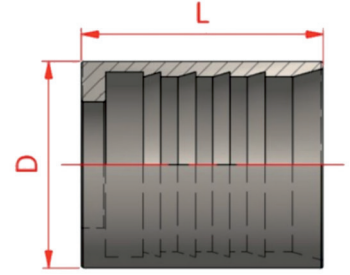

R5 SOKET

Stok Kodu	Hortum	L	D
HE/106-01	3/16"	29	20
HE/106-02	1/4"	29	20
HE/106-03	5/16"	32	22
HE/106-04	13/32"	33	26
HE/106-05	1/2"	35	30
HE/106-06	5/8"	41	35
HE/106-07	7/8"	46	38
HE/106-08	1 1/8"	53	45
HE/106-09	1 3/8"	60	55
HE/106-10	1 13/16"	65	62