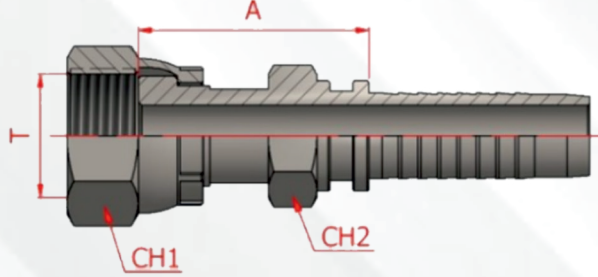

ORFS DÜZ HORTUM BAŞLIKLARI

Stok Kodu	Hortum	Ölçü (T)	CH	A
HE/170-01	1/4"	9/16"-18	19	14
HE/170-03	5/16"	9/16"-18	19	14
HE/170-05	3/8"	9/16"-18	19	14
HE/170-02	1/4"	11/16"-16	22	19
HE/170-04	5/16"	11/16"-16	22	19
HE/170-06	3/8"	11/16"-16	22	19
HE/170-17	1/2"	13/16"-16	22	19
HE/170-18	5/16"	13/16"-16	24	19
HE/170-07	3/8"	13/16"-16	24	19
HE/170-08	1/2"	1"-14	24	19
HE/170-19	5/8"	1"-14	24	27
HE/170-09	1/2"	1"-14	30	27
HE/170-10	5/8"	1" 3/16-12	30	27
HE/170-20	3/4"	1" 3/16-12	30	27
HE/170-11	5/8"	1" 3/16-12	36	30
HE/170-12	3/4"	1" 7/16-12	36	30
HE/170-21	1"	1" 7/16-12	36	36
HE/170-13	3/4"	1" 7/16-12	41	36
HE/170-14	1"	1"11/16-12	41	36
HE/170-22	1" 1/4	1"11/16-12	41	46
HE/170-15	1"	1"11/16-12	50	46
HE/170-16	1" 1/4	1"11/16-12	50	46
HE/170-23	1" 1/2	1"11/16-12	50	46
HE/170-24	1" 1/4	2"-12	60	55
HE/170-25	1" 1/2	2"-12	60	55