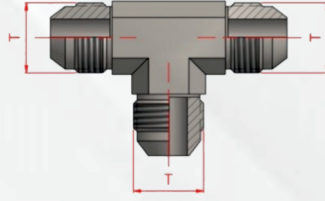

UNF ERKEK TE

Stok Kodu	T
HE/1200-01	7/16"-20 UNF
HE/1200-02	1/2"-20 UNF
HE/1200-03	9/16"-18 UNF
HE/1200-04	5/8"-18 UNF
HE/1200-05	3/4"-16 UNF
HE/1200-06	7/8"-14 UNF
HE/1200-07	1"1/16-12 UNF
HE/1200-08	1"5/16-12 UNF
HE/1200-09	1"5/8-12 UNF
HE/1200-10	1"7/8-12 UNF