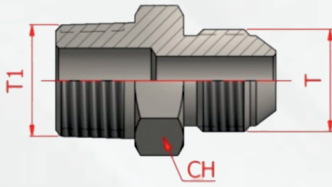

NPT - UNF NİPELLER

Stok Kodu	T1	CH	T
HE/380-01	1/8"-28	12	7/16"-20
HE/380-03	1/4"-19	14	7/16"-20
HE/380-04	1/4"-19	14	1/2"-20
HE/380-05	1/4"-19	17	9/16"-18
HE/380-06	1/4"-19	17	5/8"-18
HE/380-07	1/4"-19	19	3/4"-16
HE/380-09	3/8"-19	19	9/16"-18
HE/380-11	3/8"-19	19	5/8"-18
HE/380-13	3/8"-19	19	3/4"-16
HE/380-15	1/2"-14	22	9/16"-18
HE/380-16	1/2"-14	22	5/8"-18
HE/380-17	1/2"-14	22	3/4"-16
HE/380-18	1/2"-14	24	7/8"-14
HE/380-23	3/4"-14	27	1"1/16-12