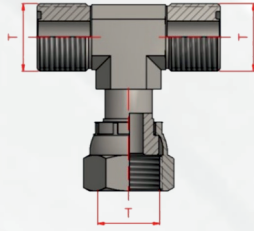

ORFS ORTABACAK TE

Stok Kodu	T
HE/1242-01	9/16"-18
HE/1242-02	11/16"-16
HE/1242-03	13/16"-16
HE/1242-04	1"-14
HE/1242-05	1"3/16-12
HE/1242-06	1"7/16-12
HE/1242-07	1"11/16-12