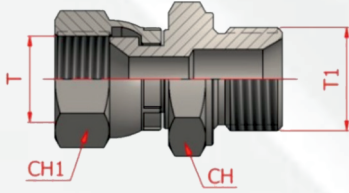

BSP - UNF TERS NİPELLER

Stok Kodu	T1	T	CH	CH1
HE/435-18	1/8"-28	7/16"-20	14	15
HE/435-01	1/4"-19	7/16"-20	19	17
HE/435-13	1/4"-19	1/2"-20	19	17
HE/435-02	1/4"-19	9/16"-18	19	19
HE/435-04	3/8"-19	9/16"-18	22	19
HE/435-05	3/8"-19	5/8"-18	22	22
HE/435-06	3/8"-19	3/4"-16	22	24
HE/435-14	1/2"-14	9/16"-18	27	22
HE/435-15	1/2"-14	5/8"-18	27	24
HE/435-07	1/2"-14	3/4"-16	27	27
HE/435-08	1/2"-14	7/8"-14	32	27
HE/435-16	3/4"-14	7/8"-14	32	32
HE/435-10	3/4"-14	1"1/16-12	41	32
HE/435-17	1"-11	1"1/16-12	41	41
HE/435-11	1"-11	1"5/16"-12