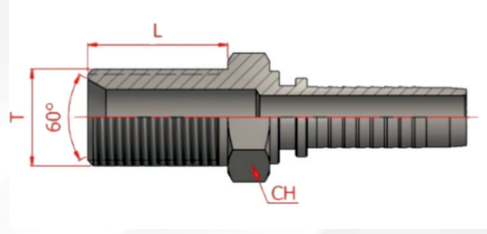

JCB ERKEK (UZUN) HORTUM BAŐLIKLARI

Stok Kodu	Hortum	Ölçü (T)	CH	L
HE/303-01	1/2"	1/2" - 14	24	30
HE/303-02	5/8"	5/8" - 14	27	35
HE/303-03	3/4"	3/4" - 14	32	38