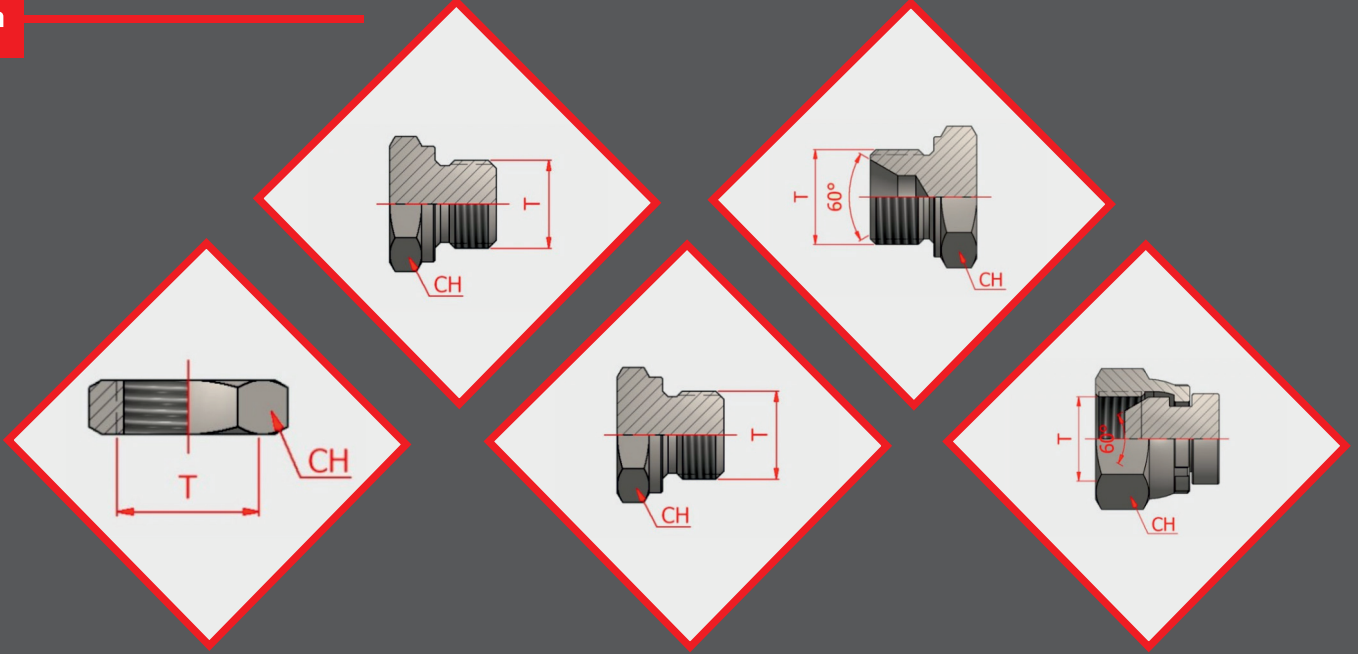

**HIDRO
ERIS**

BAĞLANTI ELEMANLARI