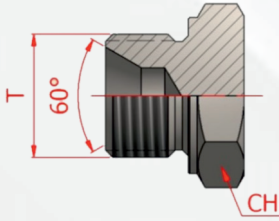

BSP TAPALAR

Stok Kodu	T	CH
HE/460-01	1/8" - 28	14
HE/460-02	1/4" - 19	19
HE/460-03	3/8" - 19	22
HE/460-04	1/2" - 14	27
HE/460-06	3/4" - 14	32
HE/460-07	1" - 11	41
HE/460-08	1" 1/4 - 11	50
HE/460-09	1" 1/2 - 11	55

BSP ERKEK HAŞALI TAPALAR

Stok Kodu	T	CH
HE/460-02	1/4" - 19	14
HE/460-03	3/8" - 19	17
HE/460-04	1/2" - 14	22
HE/460-05	3/4" - 14	27
HE/460-06	1" - 11	36
HE/460-07	1" 1/4 - 11	46
HE/460-08	1" 1/2 - 11	50