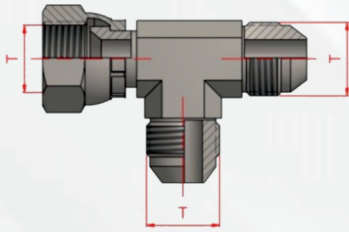

UNF PERDE GEÇİŞ NİPELLERİ

Stok Kodu	T1 - T2	CH1 - CH2
HE/360-01	7/16"-20	14
HE/360-02	1/2"-20	19
HE/360-03	9/16"-18	19
HE/360-05	3/4"-16	22
HE/360-06	7/8"-14	27
HE/360-07	1"1/16-12	32
HE/360-08	1"5/16-12	41

UNF YANBACAK TE

Stok Kodu	T	
HE/1210-01	7/16"-20	UNF
HE/1210-02	1/2"-20	UNF
HE/1210-03	9/16"-18	UNF
HE/1210-04	5/8"-18	UNF
HE/1210-05	3/4"-16	UNF
HE/1210-06	7/8"-14	UNF
HE/1210-07	1"1/16-12	UNF
HE/1210-08	1"5/16-12	UNF
HE/1210-09	1"5/8-12	UNF
HE/1210-10	1"7/8-12	UNF

UNF ORTABACAK TE

Stok Kodu	T	
HE/1220-01	7/16"-20	UNF
HE/1220-02	1/2"-20	UNF
HE/1220-03	9/16"-18	UNF
HE/1220-04	5/8"-18	UNF
HE/1220-05	3/4"-16	UNF
HE/1220-06	7/8"-14	UNF
HE/1220-07	1"1/16-12	UNF
HE/1220-08	1"5/16-12	UNF
HE/1220-09	1"5/8-12	UNF
HE/1220-10	1"7/8-12	UNF

UNF TERS DİRSEKLER

Stok Kodu	T	
HE/1230-01	7/16"-20	UNF
HE/1230-02	1/2"-20	UNF
HE/1230-03	9/16"-18	UNF
HE/1230-04	5/8"-18	UNF
HE/1230-05	3/4"-16	UNF
HE/1230-06	7/8"-14	UNF
HE/1230-07	1"1/16-12	UNF
HE/1230-08	1"5/16-12	UNF
HE/1230-09	1"5/8-12	UNF
HE/1230-10	1"7/8-12	UNF