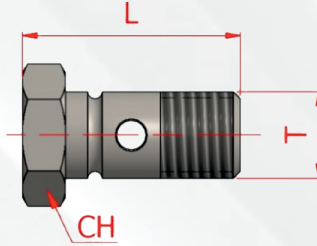

METRİK CİVATALAR

Stok Kodu	Ölçü	CH	L
HE/313-05	M10x1	14	25
HE/313-06	M12x1,5	17	30
HE/313-07	M14x1,5	19	33
HE/313-08	M16x1,5	22	36
HE/313-09	M18x1,5	24	40
HE/313-10	M8x1,25	12	20