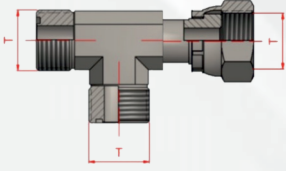

ORFS YANBACAK TE

Stok Kodu	T
HE/1241-01	9/16"-18
HE/1241-02	11/16"-16
HE/1241-03	13/16"-16
HE/1241-04	1"-14
HE/1241-05	1"3/16-12
HE/1241-06	1"7/16-12
HE/1241-07	1"11/16-12