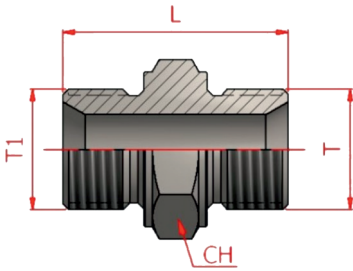

BSP - BSP NİPELLER				
Stok Kodu	T1	T	CH	L
HE/405-01	1/8"-28	1/8"-28	14	25
HE/405-02	1/4"-19	1/4"-19	19	31
HE/405-03	3/8"-19	3/8"-19	22	35
HE/405-04	1/2"-14	1/2"-14	27	40
HE/405-05	5/8"-14	5/8"-14	32	32
HE/405-06	3/4"-14	3/4"-14	32	45,5
HE/405-07	1"-11	1"-11	41	52
HE/405-08	1"1/4-11	1"1/4-11	50	58
HE/405-09	1"1/2"-11	1"1/2"-11	55	64
HE/405-10	2"-11	2"-11	65	69
HE/405-11	2"1/2"-11	2"1/2"-11	82	76
HE/405-12	3"-11	3"-11	96	82