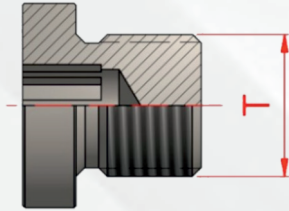

BSP DIŞİ TAPALAR

Stok Kodu	T	CH
HE/465-02	1/4" - 19	19
HE/465-03	3/8" - 19	22
HE/465-04	1/2" - 14	27
HE/460-06	3/4" - 14	32
HE/460-07	1" - 11	41
HE/460-08	1" 1/4 - 11	50
HE/460-09	1" 1/2 - 11	55

METRİK ALYAN BAŞLI TAPALAR

Stok Kodu	T
HE/485-01	M12x1,5
HE/485-02	M14x1,5
HE/485-03	M16x1,5
HE/485-04	M18x1,5
HE/485-05	M20x1,5
HE/485-06	M22x1,5
HE/485-07	M26x1,5
HE/485-08	M10x1