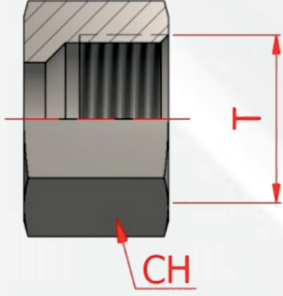

BORU SOMUNLARI					
L TİPİ	Stok Kodu	T		CH	
		HE/450-01	M12x1,5	6L	14
	HE/450-02	M14x1,5	8L	17	
	HE/450-03	M16x1,5	10L	19	
	HE/450-04	M18x1,5	12L	22	
	HE/450-06	M22x1,5	15L	27	
	HE/450-08	M26x1,5	18L	32	
	HE/450-14	M30x2	22L	36	
	HE/450-15	M36x2	28L	41	
	HE/450-12	M45x2	35L	50	
S TİPİ	HE/450-16	M14x1,5	6S	17	
	HE/450-17	M16x1,5	8S	19	
	HE/450-18	M18x1,5	10S	22	
	HE/450-05	M20x1,5	12S	24	
	HE/450-19	M22x1,5	14S	27	
	HE/450-07	M24x1,5	16S	30	
	HE/450-20	M30x2	20S	36	
	HE/450-25	M36x2	25S	46	
	HE/450-11	M42x2	30S	50	
	HE/450-13	M52x2	38S	55