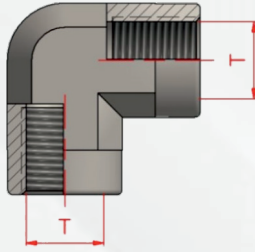

BSP Dİři DİRSEKLER	
Stok Kodu	T
HE/1170-01	R1/8"-28
HE/1170-02	R1/4"-19
HE/1170-03	R3/8"-19
HE/1170-04	R1/2"-14
HE/1170-05	R3/4"-14
HE/1170-06	R1"-11
HE/1170-07	R1"1/4-11
HE/1170-08	R1"1/2-11