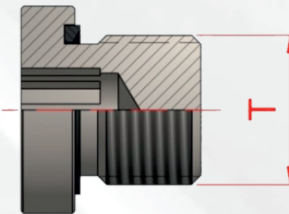

BSP ALYAN BAŞLI TAPALAR (Oringli)

Stok Kodu	T
HE/480-01	1/8" - 28
HE/480-02	1/4" - 19
HE/480-03	3/8" - 19
HE/480-04	1/2" - 14
HE/480-05	3/4" - 14
HE/480-06	1" - 11
HE/480-07	1" 1/4 - 11
HE/480-08	1" 1/4 - 11
HE/480-09	2" - 11