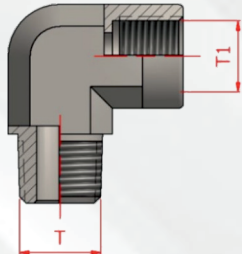

KUYRUKLU DİRSEKLER	
Stok Kodu	T
HE/1150-01	1/8"-19 NPT
HE/1150-02	1/4"-19 NPT
HE/1150-03	3/8"-19 NPT
HE/1150-04	1/2"-14 NPT
HE/1150-05	3/4"-14 NPT
HE/1150-06	1"-11 NPT
HE/1150-07	11/4-11 NPT
HE/1150-08	11/2-11 NPT