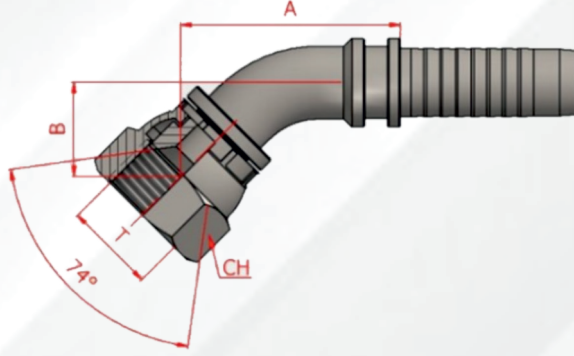

WITHWORTH (J, I, C 74°) DÜZ HORTUM BAŞLIKLARI

Stok Kodu	Hortum	Ölçü (T)	CH	A	B
HE/121-01	3/16"	7/16" - 20	15	30,8	12
HE/121-02	1/4"	7/16" - 20	15	31,3	12
HE/121-30	3/16"	1/2" - 20	17	32,2	13,3
HE/121-03	1/4"	1/2" - 20	17	32,7	13,3
HE/121-04	1/4"	9/16" - 18	19	33	13,7
HE/121-07	5/16"	1/2" - 20	17	32,7	13,3
HE/121-08	5/16"	9/16" - 18	19	33	13,7
HE/121-09	5/16"	5/8" - 18	22	39	17
HE/121-10	5/16"	3/4" - 16	24	42,7	17,5
HE/121-11	3/8"	9/16" - 18	19	40,2	15
HE/121-12	3/8"	5/8" - 18	22	42	17
HE/121-13	3/8"	3/4" - 16	24	42,7	17,5
HE/121-14	3/8"	7/8" - 14	27	49	19,5
HE/121-15	1/2"	3/4" - 16	24	49,8	17,7
HE/121-16	1/2"	7/8" - 14	27	51,5	19,5
HE/121-17	1/2"	1" 1/16 - 12	32	62	24
HE/121-18	5/8"	7/8" - 14	27	60,7	22,7
HE/121-19	5/8"	1" 1/16 - 12	32	62	24
HE/121-20	3/4"	7/8" - 14	27	60,7	22,7
HE/121-21	3/4"	1" 1/16 - 12	32	62	24
HE/121-22	3/4"	1" 5/16 - 12	41	65	27
HE/121-23	1"	1" 5/16 - 12	41	81,5	31,5
HE/121-24	1"	1" 5/8 - 12	50	83	33
HE/121-25	1"	1" 1/16 - 12	32	80	31
HE/121-26	1" 1/4	1" 5/8 - 12	50	84,4	33
HE/121-27	1" 1/4	1" 7/8 - 12	55	92	44
HE/121-28	1" 1/2	1" 7/8 - 12	55	117	55
HE/121-29	2"	2" 1/2 - 12	70	140	67