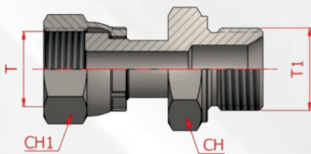

BSP - ORFS TERS NİPELLER

Stok Kodu	T1	T	CH	Ch1
HE/430-01	1/4"-19	9/16"-18	19	19
HE/430-02	1/4"-19	11/16"-16	19	22
HE/430-03	3/8"-19	11/16"-16	22	22
HE/430-04	3/8"-19	13/16"-16	22	24
HE/430-05	1/2"-14	13/16"-16	27	24
HE/430-06	1/2"-14	1"-14	27	30
HE/430-07	3/4"-14	1"3/16-12	32	36
HE/430-08	3/4"-14	1"7/16-12	41	41
HE/430-09	1"-11	1"7/16-12	41	41
HE/430-10	1"-1/4-11	1"11/16-12	50	50