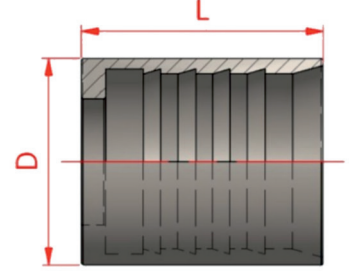

TEFLON SOKET

Stok Kodu	Hortum	L	D
HE/105-01	3/16"	27	12
HE/105-02	1/4"	30	14
HE/105-03	5/16"	30	16
HE/105-04	3/8"	31	19
HE/105-05	1/2"	34	24
HE/105-06	5/8"	37	27
HE/105-07	3/4"	42	30
HE/105-08	1"	51	36,5