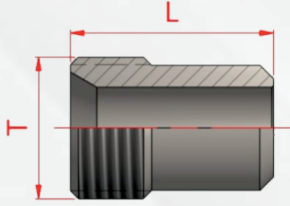

BSP ERKEK KAYNAKLIK NİPELLER

Stok Kodu	T	L (mm)
HE/391-01	R1/4"-19	25
HE/391-02	R3/8"-19	27
HE/391-03	R1/2"-14	30
HE/391-04	R3/4"-14	32
HE/391-05	R1"-11	35
HE/391-06	R1"1/4-11	40
HE/391-07	R1"1/2-11	44
HE/391-08	R2"-11	45
HE/391-09	R2"1/2-11	45
HE/391-10	R3"-11	45