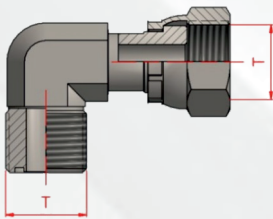

ORFS TERS DİRSEKLER

Stok Kodu	T
HE/1243-01	9/16"-18
HE/1243-02	11/16"-16
HE/1243-03	13/16"-16
HE/1243-04	1"-14
HE/1243-05	1"3/16-12
HE/1243-06	1"7/16-12
HE/1243-07	1"11/16-12