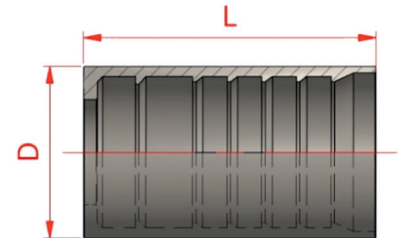

ALTI TELLİ SİYIRMA TİP SOKET

Stok Kodu	Hortum	L	D
HE-ST-107-01	1" 1/4 R13-R15	88	60
HE-ST-107-02	1" 1/2 R13-R15	90	68
HE-ST-107-03	2" R13-R15	102	82
HE-ST-107-04	1" R13-R15	74	48