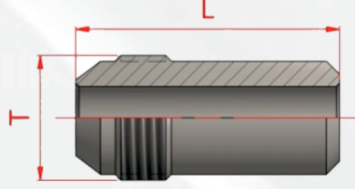

UNF KAYNAKLIK NİPELLER

Stok Kodu	T	L (mm)
HE/445-02	1/2"-20	28,5
HE/445-03	9/16"-18	33
HE/445-04	5/8"-18	35
HE/445-05	3/4"-16	40
HE/445-06	7/8"-14	40
HE/445-07	1"1/16-12	50
HE/445-08	1"5/16-12	55