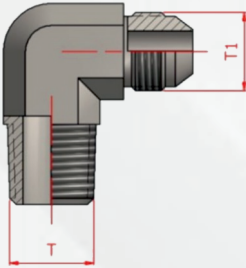

NPT - UNF ERKEK DİRSEKLER

Stok Kodu	T	T1
HE/1010-01	1/8"-28 NPT	7/16"-20 UNF
HE/1010-02	1/4"-19 NPT	7/16"-20 UNF
HE/1010-03	1/4"-19 NPT	1/2"-20 UNF
HE/1010-04	1/4"-19 NPT	9/16"-18 UNF
HE/1010-05	1/4"-19 NPT	5/8"-18 UNF
HE/1010-06	1/4"-19 NPT	3/4"-16 UNF
HE/1010-07	3/8"-19 NPT	1/2"-20 UNF
HE/1010-08	3/8"-19 NPT	9/16"-18 UNF
HE/1010-09	3/8"-19 NPT	5/8"-18 UNF
HE/1010-10	3/8"-19 NPT	3/4"-16 UNF
HE/1010-11	1/2"-14 NPT	9/16"-18 UNF
HE/1010-12	1/2"-14 NPT	5/8"-18 UNF
HE/1010-13	1/2"-14 NPT	3/4"-16 UNF
HE/1010-14	1/2"-14 NPT	7/8"-14 UNF
HE/1010-15	1/2"-14 NPT	1"1/16-12 UNF
HE/1010-16	3/4"-14 NPT	3/4"-16 UNF
HE/1010-17	3/4"-14 NPT	7/8"-14 UNF
HE/1010-18	3/4"-14 NPT	1"1/16-12 UNF
HE/1010-19	1"-11 NPT	1"1/16-12 UNF
HE/1010-20	1"-11 NPT	1"5/16-12 UNF