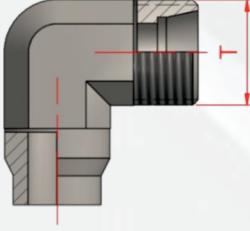

METRİK KAYNAKLIK DİRSEKLER

Stok Kodu	DİŐ ÖLÇÜŐ (T)
HE/1090-01	M12x1,5 6L
HE/1090-02	M14x1,5 8L
HE/1090-03	M16x1,5 10L
HE/1090-04	M18x1,5 12L
HE/1090-05	M20x1,5 12S
HE/1090-06	M22x1,5 15L
HE/1090-07	M24x1,5 16S
HE/1090-08	M26x1,5 18L
HE/1090-09	M30x2 20S
HE/1090-10	M36x2 25S
HE/1090-11	M42x2 30S
HE/1090-12	M45x2 35L
HE/1090-13	M52x2 38S