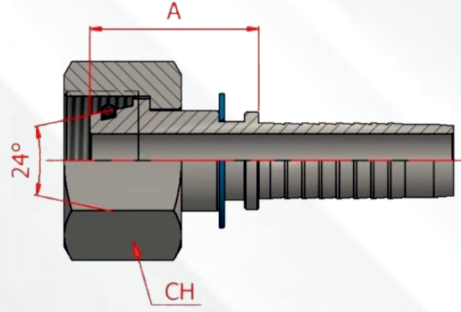

METRİK (24°) DÜZ HORTUM BAŐLIKLARI

Stok Kodu	Hortum	Anma Ölçüsü	CH	A
HE/110-01	3/16"	M12X1,5 6L	14	17
HE/110-02	3/16"	M14X1,5 8L	17	17
HE/110-03	1/4"	M12X1,5 6L	14	17,5
HE/110-04	1/4"	M14X1,5 8L	17	17,5
HE/110-05	1/4"	M16X1,5 10L	19	20,5
HE/110-06	1/4"	M18X1,5 12L	22	20,5
HE/110-07	5/16"	M14X1,5 8L	17	17,5
HE/110-08	5/16"	M16X1,5 10L	19	20,5
HE/110-09	5/16"	M18X1,5 12L	22	20,5
HE/110-10	5/16"	M20X1,5 12S	24	22,8
HE/110-11	3/8"	M16X1,5 10L	19	20,8
HE/110-12	3/8"	M18X1,5 12L	22	20,8
HE/110-13	3/8"	M20X1,5 12S	24	22,8
HE/110-14	3/8"	M22X1,5 15L	27	22,8
HE/110-15	3/8"	M24X1,5 16S	30	22,8
HE/110-16	1/2"	M18X1,5 12L	22	23,3
HE/110-17	1/2"	M20X1,5 12S	24	23,3
HE/110-18	1/2"	M22X1,5 12L	27	23,3
HE/110-19	1/2"	M24X1,5 16S	30	23,3
HE/110-20	1/2"	M26X1,5 18L	32	24,8
HE/110-21	1/2"	M30X2 20S	36	25
HE/110-22	5/8"	M24X1,5 16S	30	25
HE/110-23	5/8"	M26X1,5 18L	32	25
HE/110-24	5/8"	M30X2 20S	36	33,5
HE/110-25	3/4"	M30X2 20S	36	34,2
HE/110-26	3/4"	M30X2 22L	36	32,2
HE/110-27	3/4"	M36X2 25S	46	36,2
HE/110-28	1"	M36X2 25S	46	39
HE/110-29	1"	M36X2 28L	41	37
HE/110-30	1"	M42X2 30S	50	40,5
HE/110-31	1"	M45X2 35L	50	35,5
HE/110-32	1" 1/4	M42X2 30S	50	35
HE/110-33	1" 1/4	M45X2 35L	50	36,5
HE/110-34	1" 1/4	M52X2 38S	60	44,5
HE/110-35	1" 1/2	M52X2 38S	60	49
HE/110-36	1" 1/2	M52X2 42L	60	46