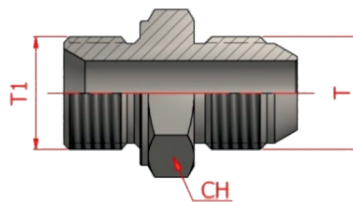

BSP BLOK - BSP BOMBELİ NİPELLER			
Stok Kodu	T1	CH	T
HE/410-01	1/4"-19	19	1/4"-19
HE/410-02	3/8"-19	22	3/8"-19
HE/410-03	1/2"-14	27	1/2"-14
HE/410-04	3/4"-14	32	3/4"-14
HE/410-05	1"-11	41	1"-11