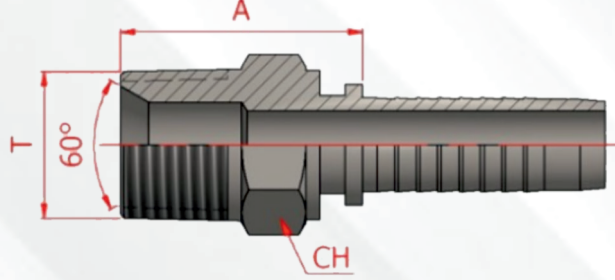

NPT KONİK ERKEK HORTUM BAŞLIKLARI

Stok Kodu	Hortum	Ölçü (T)	CH	A
HE/143-01	3/16"	1/8" - 28	12	23
HE/143-02	3/16"	1/4" - 19	14	27
HE/143-03	1/4"	1/8" - 28	12	26,5
HE/143-04	1/4"	1/4" - 19	14	27
HE/143-05	1/4"	3/8" - 19	19	28
HE/143-06	1/4"	1/2" - 14	22	34
HE/143-07	5/16"	1/4" - 19	14	27
HE/143-08	5/16"	3/8" - 19	19	28
HE/143-09	5/16"	1/2" - 14	22	34,5
HE/143-10	3/8"	1/4" - 19	14	27
HE/143-11	3/8"	3/8" - 19	19	28
HE/143-12	3/8"	1/2" - 14	22	34
HE/143-13	1/2"	3/8" - 19	19	26
HE/143-14	1/2"	1/2" - 14	22	31,5
HE/143-16	1/2"	3/4" - 14	30	33,5
HE/143-19	5/8"	3/4" - 14	30	33
HE/143-21	3/4"	3/4" - 14	30	36,5
HE/143-22	3/4"	1" - 11	36	42,5
HE/143-23	1"	1" - 11	36	43,5
HE/143-24	1"	1" 1/4 - 11	46	45,5
HE/143-25	1" 1/4	1" 1/4 - 11	46	46
HE/143-26	1" 1/4	1" 1/2 - 11	50	48
HE/143-27	1" 1/2	1" 1/2 - 11	50	49
HE/143-28	1" 1/2	2" - 11	65	49
HE/143-29	2"	2" - 11	65	41
HE/143-30	2" 1/2	2" 1/2 - 11	70	
HE/143-31	3"	3" - 11