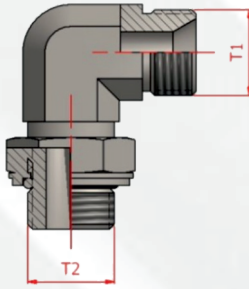

BSP - BSP KONTRALI DİRSEKLER

Stok Kodu	T1	T2
HE/1246-01	1/8"-28	1/8"-28
HE/1246-02	1/4"-19	1/4"-19
HE/1246-03	3/8"-19	3/8"-19
HE/1246-04	1/2"-14	1/2"-14
HE/1246-05	3/4"-14	3/4"-14
HE/1246-06	1"-11	1"-11
HE/1246-07	1"1/4-11	1"1/4-11
HE/1246-08	1"1/2-11	1"1/2-11