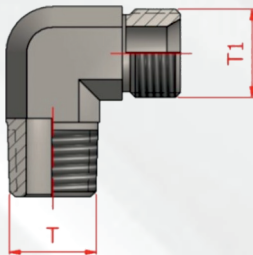

NPT - BSP ERKEK DİRSEKLER		
Stok Kodu	T	T1
HE/1140-01	R1/8"-28 NPT	R1/8"-28
HE/1140-02	R1/4"-19 NPT	R1/4"-19
HE/1140-03	R3/8"-19 NPT	R3/8"-19
HE/1140-04	R1/2"-14 NPT	R1/2"-14
HE/1140-05	R3/4"-14 NPT	R3/4"-14
HE/1140-06	R1"-11 NPT	R1"-11
HE/1140-07	R1"1/4-11 NPT	R1"1/4-11
HE/1140-08	R1"1/2-11 NPT	R1"1/2-11