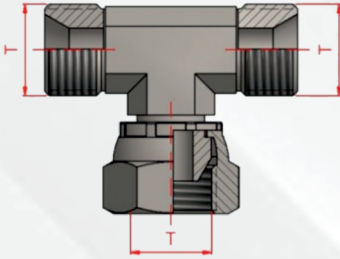

BSP ORTABACAK TE	
Stok Kodu	T
HE/1120-01	R1/8"-28
HE/1120-02	R1/4"-19
HE/1120-03	R3/8"-19
HE/1120-04	R1/2"-14
HE/1120-05	R3/4"-14
HE/1120-06	R1"-11
HE/1120-07	R1"1/4-11
HE/1120-08	R1"1/2-11