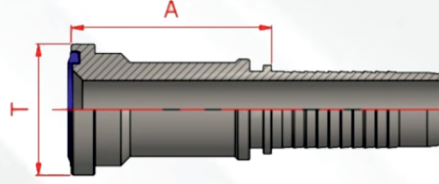

FLANŞLI (SAE 3000) DÜZ HORTUM BAŞLIKLARI

Stok Kodu	Hortum	Flanş (T)	A
HE/330-01	1/2"	30,2	46
HE/330-03	1/2"	38,1	53,6
HE/330-07	5/8"	38,1	56
HE/330-10	3/4"	38,1	54
HE/330-11	3/4"	44,5	59,5
HE/330-12	1"	38,1	53
HE/330-13	1"	44,5	58,8
HE/330-14	1"	50,8	64,8
HE/330-15	1" 1/4	44,5	63,5
HE/330-16	1" 1/4	50,8	66,8
HE/330-17	1" 1/4	60,3	73,8
HE/330-19	1" 1/2	60,3	74,3
HE/330-20	1" 1/2	71,4	78,5
HE/330-21	2"	71,4	79,5
HE/330-22	1"	60,3	72,5
HE/330-23	2" 1/2	84,12	79,5
HE/330-24	3"	101,6	
HE/330-25	3" 1/2	114,3	
HE/330-26	4"	127