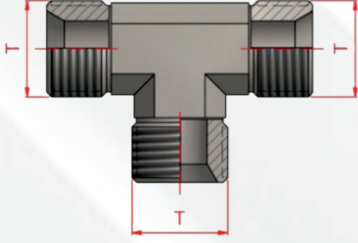

BSP ERKEK TE	
Stok Kodu	T
HE/1100-01	R1/8"-28
HE/1100-02	R1/4"-19
HE/1100-03	R3/8"-19
HE/1100-04	R1/2"-14
HE/1100-05	R3/4"-14
HE/1100-06	R1"-11
HE/1100-07	R1"1/4-11
HE/1100-08	R1"1/2-11