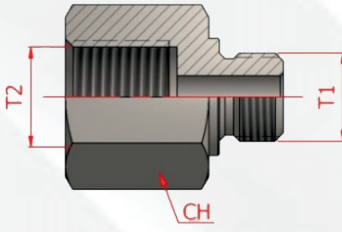

BSP UZUN TİP REDÜKSİYONLAR

Stok Kodu	T2	T1	CH
HE/355-01	R1/8"-28	R1/4"-19	19
HE/355-08	R3/8"-19	R1/2"-14	30
HE/355-09	R3/8"-19	R3/4"-14	36
HE/355-10	R1/2"-14	R3/4"-14	36
HE/355-11	R1/2"-14	R1"-11	41
HE/355-12	R3/4"-14	R1"-11	41
HE/355-13	R3/4"-14	R1"1/4-11	55
HE/355-14	R1"-11	R1"1/4-11	55
HE/355-15	R1"-11	R1"1/2-11	60
HE/355-16	R1"-1/4-11	R1"1/2-11	60
HE/355-22	R1/4"-19	R1/8"-28	19
HE/355-23	R1/4"-19	R1/4"-19	19
HE/355-24	R3/8"-19	R1/4"-19	24
HE/355-25	R3/8"-19	R3/8"-19	24
HE/355-26	R1/2"-14	R3/8-19	30
HE/355-27	R1/2"-14	R1/2"-14	30
HE/355-28	R3/4"-14	R1/2"-14	36
HE/355-29	R1"-11	R3/4"-14	41
HE/355-30	R1"1/4-11	R1"-11	55
HE/355-31	R1"1/2-11	R1"1/4-11	60