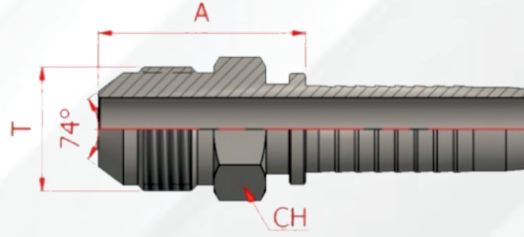

WITHWORTH (J, I, C 74°) ERKEK HORTUM BAŐLIKLARI

Stok Kodu	Hortum	Ölçü (T)	CH	A
HE/123-01	3/16"	7/16" - 20	12	25
HE/123-02	1/4"	7/16" - 20	12	27,5
HE/123-30	3/16"	1/2" - 20	14	27,5
HE/123-03	1/4"	1/2" - 20	14	29
HE/123-04	1/4"	9/16" - 18	17	29
HE/123-07	5/16"	1/2" - 20	14	28
HE/123-08	5/16"	9/16" - 18	17	29
HE/123-09	5/16"	5/8" - 18	17	29
HE/123-11	3/8"	9/16" - 18	17	28,5
HE/123-12	3/8"	5/8" - 18	17	29
HE/123-13	3/8"	3/4" - 16	19	33
HE/123-14	3/8"	7/8" - 14	22	35
HE/123-15	1/2"	3/4" - 16	19	33,5
HE/123-16	1/2"	7/8" - 14	22	36,5
HE/123-17	1/2"	1" 1/16 - 12	27	40
HE/123-18	5/8"	7/8" - 14	22	36
HE/123-19	5/8"	1" 1/16 - 12	27	39,5
HE/123-21	3/4"	1" 1/16 - 12	27	40,5
HE/123-22	3/4"	1" 5/16 - 12	36	43
HE/123-23	1"	1" 5/16 - 12	36	45
HE/123-25	1"	1" 5/8 - 12	32	42,5
HE/123-26	1" 1/4	1" 7/8 - 12	46	48
HE/123-28	1" 1/2	1" 7/8 - 12	50	54