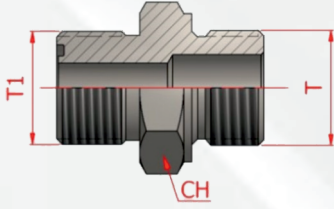

BSP - ORFS NİPELLER

Stok Kodu	T	T1	CH	L
HE/390-01	1/4"-19	9/16"-18	19	30,5
HE/390-02	1/4"-19	11/16"-16	19	32
HE/390-05	3/8"-19	11/16"-16	22	33
HE/390-06	3/8"-19	13/16"-16	22	34,5
HE/390-08	1/2"-14	13/16"-16	27	38,5
HE/390-09	1/2"-14	1"-14	27	41
HE/390-12	3/4"-14	1"3/16-12	32	46
HE/390-13	3/4"-14	1"7/16-12	41	53
HE/390-15	1"-11	1"7/16-12	41	49
HE/390-16	1"-11	1"11/16-12	50	51
HE/390-17	1"1/4-11	1"7/16-12	50	51
HE/390-18	1"1/4-11	1"11/16-12	50	54