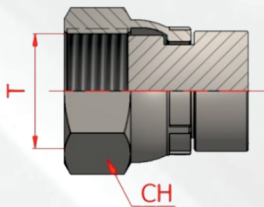

ORFS SOMUNLU TAPALAR

Stok Kodu	T	CH
HE/525-01	9/16"-18	19
HE/525-02	11/16"-16	22
HE/525-03	13/16"-16	24
HE/525-04	1"-14	30
HE/525-05	1"3/16-12	36
HE/525-06	1"7/16-12	41
HE/525-07	1"11-16-12	50