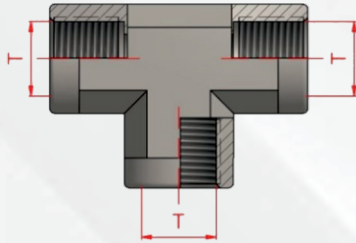

BSP Dİři TE	
Stok Kodu	T
HE/1160-01	R1/8"-28
HE/1160-02	R1/4"-19
HE/1160-03	R3/8"-19
HE/1160-04	R1/2"-14
HE/1160-05	R3/4"-14
HE/1160-06	R1"-11
HE/1160-07	R1"1/4