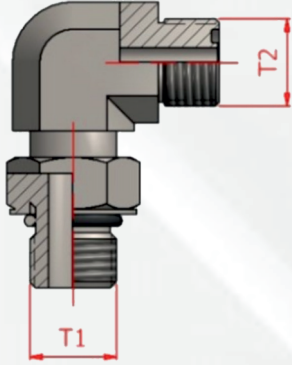

UNF - ORFS KONTRALI DİRSEKLER

Stok Kodu	T1	T2
HE/1245-02	9/16"-18	9/16"-18
HE/1245-03	9/16"-18	11/16"-16
HE/1245-04	9/16"-18	13/16"-16
HE/1245-05	3/4"-16	11/16"-16
HE/1245-06	3/4"-16	13/16"-16
HE/1245-07	3/4"-16	1"-14
HE/1245-08	7/8"-14	11/16"-16
HE/1245-09	7/8"-14	13/16"-16
HE/1245-10	7/8"-14	1"-14
HE/1245-11	1"1/16-12	1"-14
HE/1245-12	1"1/16-12	1"3/16-12
HE/1245-13	1"1/16-12	1"7/16-12
HE/1245-14	1"5/16-12	1"3/16-12
HE/1245-15	1"5/16-12	1"7/16-12