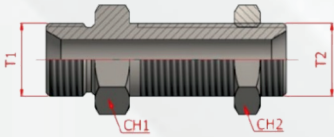

BSP PERDE GEÇİŞ NİPELLERİ

Stok Kodu	T1 - T2	CH1 - CH2
HE/365-01	1/4"-19	19
HE/365-02	3/8"-19	22
HE/365-03	1/2"-14	27
HE/365-05	3/4"-14	32
HE/365-06	1"-11	41