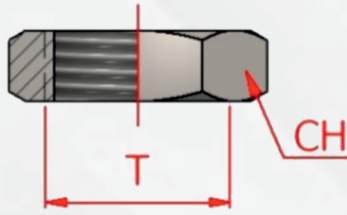

BSP KONTRA SOMUNLAR

Stok Kodu	T	CH
HE/462-01	1/8" - 28	14
HE/462-02	1/4" - 19	17
HE/462-03	3/8" - 19	22
HE/462-04	1/2" - 14	27
HE/462-05	3/4" - 14	32
HE/462-06	1" - 11	41
HE/462-07	1" 1/4 - 11	50
HE/462-08	1" 1/2 - 11	55