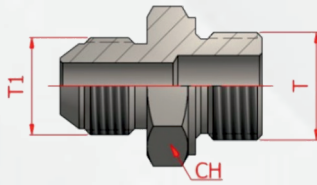

BSP - UNF NİPELLER

Stok Kodu	T	T1	CH
HE/380-01	R1/8"-28	7/16"-20	14
HE/380-03	R1/4"-19	7/16"-20	19
HE/380-04	R1/4"-19	1/2"-20	19
HE/380-05	R1/4"-19	9/16"-18	19
HE/380-06	R1/4"-19	5/8"-18	22
HE/380-32	R1/4"-19	3/4"-16	22
HE/380-10	R3/8"-19	7/16"-20	19
HE/380-08	R3/8"-19	1/2"-20	19
HE/380-09	R3/8"-19	9/16"-18	19
HE/380-11	R3/8"-19	5/8"-18	22
HE/380-13	R3/8"-19	3/4"-16	22
HE/380-12	R3/8"-19	7/8"-14	24
HE/380-14	R1/2"-14	1/2"-20	24
HE/380-15	R1/2"-14	9/16"-18	24
HE/380-16	R1/2"-14	5/8"-18	24
HE/380-17	R1/2"-14	3/4"-16	27
HE/380-18	R1/2"-14	7/8"-14	27
HE/380-19	R1/2"-14	1"1/16-12	27
HE/380-21	R3/4"-14	3/4"-16	32
HE/380-22	R3/4"-14	7/8"-14	32
HE/380-23	R3/4"-14	1"1/16-12	32
HE-/380-24	R3/4"-14	1"5/16-12	36
HE-/380-25	R1"-11	1"1/16-12	41
HE/380-26	R1"-11	1"5/16-12	41
HE/380-28	R1"1/4-11	1"5/16-12	50
HE/380-29	R1"1/4-11	1"5/8-12	50
HE/380-31	R1"1/2-11	1"7/8-12	55