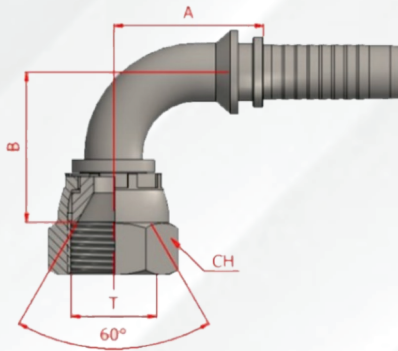

BSP İÇE HAVŞA 90° HORTUM BAŞLIKLARI

Stok Kodu	Hortum	Ölçü (T)	CH	A	B
HE/132-02	1/4"	1/4" R	19	25	25
HE/132-06	5/16"	1/2" R	27	32	33
HE/132-07	3/8"	3/8" R	22	30	31
HE/132-08	3/8"	1/2" R	27	34	33,5
HE/132-09	1/2"	1/2" R	27	36	35
HE/132-11	5/8"	3/4" R	32	46	45
HE/132-12	3/4"	3/4" R	32	55	52
HE/132-13	1"	1" R	41	70	68
HE/132-14	1" 1/4	1" 1/4 R	50	85	83
HE-/132-15	1" 1/2	1" 1/2 R	55	101	98
HE/132-16	2"	2" R	70	128	114,5