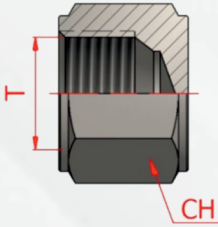

UNF KÖR SOMUN

Stok Kodu	T	CH
HE/495-01	7/16"-20	14
HE/495-02	1/2"-20	17
HE/495-03	9/16"-18	19
HE/495-04	5/8"-18	21
HE/495-05	3/4"-16	24
HE/495-06	7/8"-14	27
HE/495-07	1"1/16-12	32
HE/495-08	1"5/16-12	41
HE/495-09	1"5/8-12	50
HE/495-10	1"7/8-12	55