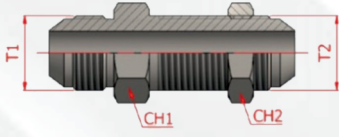

UNF PERDE GEÇİŞ NİPELLERİ

Stok Kodu	T1 - T2	CH1 - CH2
HE/360-01	7/16"-20	14
HE/360-02	1/2"-20	19
HE/360-03	9/16"-18	19
HE/360-05	3/4"-16	22
HE/360-06	7/8"-14	27
HE/360-07	1"1/16-12	32
HE/360-08	1"5/16-12	41