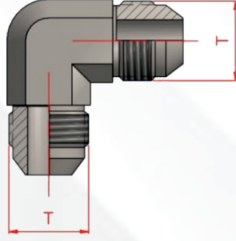

UNF DİRSEKLER

Stok Kodu	T
HE/1240-01	7/16"-20 UNF
HE/1240-02	1/2"-20 UNF
HE/1240-03	9/16"-18 UNF
HE/1240-04	5/8"-18 UNF
HE/1240-05	3/4"-16 UNF
HE/1240-06	7/8"-14 UNF
HE/1240-07	1"1/16-12 UNF
HE/1240-08	1"5/16-12 UNF
HE/1240-09	1"5/8-12 UNF
HE/1240-10	1"7/8-12 UNF