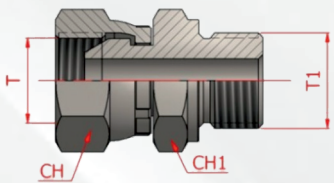

BSP - TERS NİPELLER

Stok Kodu	T	T1	CH	L
HE/425-01	1/8"-28	1/8"-28	14	14
HE/425-02	1/4"-19	1/4"-19	19	19
HE/425-03	3/8"-19	3/8"-19	22	22
HE/425-04	1/2"-14	1/2"-14	27	27
HE/425-06	3/4"-14	3/4"-14	32	32
HE/425-07	1"-11	1"-11	41	41
HE/425-08	1"1/4-11	1"1/4-11	50	50
HE/425-09	1"1/2-11	1"1/2-11	55	55