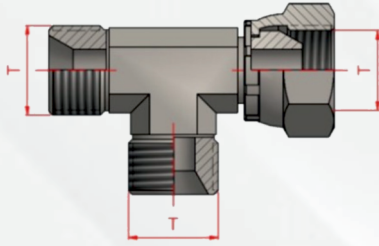

BSP YANBACAK TE	
Stok Kodu	T
HE/1110-01	R1/8"-28
HE/1110-02	R1/4"-19
HE/1110-03	R3/8"-19
HE/1110-04	R1/2"-14
HE/1110-05	R3/4"-14
HE/1110-06	R1"-11
HE/1110-07	R1"1/4-11
HE/1110-08	R1"1/2-11