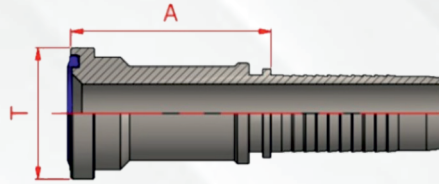

FLANŞLI (SAE 6000) DÜZ HORTUM BAŞLIKLARI

Stok Kodu	Hortum	Flanş (T)	A
HE/340-01	1/2"	31,7	57,5
HE/340-22	1/2"	1/2"	59
HE/340-23	5/8"	5/8"	58
HE/340-02	5/8"	41,3	59,5
HE/340-04	3/4"	41,3	59,5
HE/340-06	3/4"	47,6	67,5
HE/340-08	1"	41,3	66,8
HE/340-10	1"	47,6	68,5
HE/340-12	1"	54	77
HE/340-14	1" 1/4	47,6	74,8
HE/340-15	1" 1/4	54	77,3
HE/340-17	1" 1/4	63,5	86,8
HE/340-19	1" 1/2	63,5	87,3
HE/340-21	2"	79,4	94,5