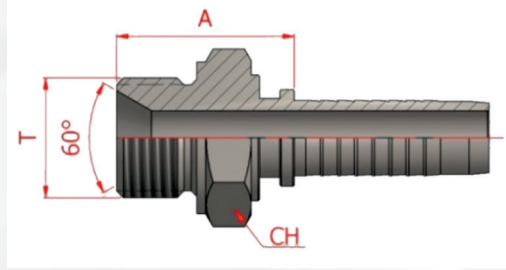

BSP HAVŐALI ERKEK HORTUM BAŐLIKLARI

Stok Kodu	Hortum	Ölçü (T)	CH	A
HE/136-01	1/4"	1/4" - 19	19	27
HE/136-05	5/16"	1/2" - 14	27	32,5
HE/136-06	3/8"	3/8" - 19	22	29
HE/136-07	3/8"	1/2" - 14	27	32,5
HE/136-09	1/2"	1/2" - 14	27	33
HE/136-14	3/4"	3/4" - 14	32	36
HE/136-16	1"	1" - 11	41	39,5