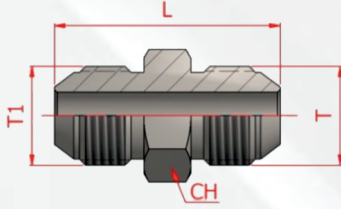

UNF - UNF ARA NİPELLER

Stok Kodu	T	T1	CH	L
HE/415-01	7/16"-20	7/16"-20	12	35
HE/415-02	1/2"-20	1/2"-20	14	35
HE/415-03	9/16"-18	9/16"-18	17	36
HE/415-04	5/8"-18	5/8"-18	22	48
HE/415-05	3/4"-16	3/4"-16	22	41
HE/415-06	7/8"-14	7/8"-14	24	48
HE/415-07	1"1/16-12	1"1/16-12	30	55
HE/415-08	1"5/16-12	1"5/16-12	36	57
HE/415-09	1"5/8"-12	1"5/8"-12	46	61,5
HE/415-10	1"7/8-12	1"7/8-12	50	70