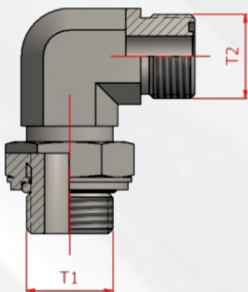

BSP - ORFS KONTRALI DİRSEKLER

Stok Kodu	T1	T2
HE/1255-01	R1/4"-19	9/16"-18
HE/1255-02	R1/4"-19	11/16"-16
HE/1255-03	R1/4"-19	13/16"-16
HE/1255-04	R3/8"-19	9/16"-18
HE/1255-05	R3/8"-19	11/16"-16
HE/1255-06	R3/8"-19	13/16"-16
HE/1255-07	R1/2"-14	11/16"-16
HE/1255-08	R1/2"-14	13/16"-16
HE/1255-09	R1/2"-14	1"-14
HE/1255-10	R3/4"-14	1"-14
HE/1255-11	R3/4"-14	1"3/16-12
HE/1255-12	R3/4"-14	1"7/16-12
HE/1255-13	R1"-11	1"3/16-12
HE/1255-14	R1"-11	1"7/16-12