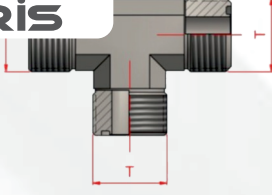

ORFS TE RAKORLAR

Stok Kodu	T
HE/1239-01	9/16"-18
HE/1239-02	11/16"-16
HE/1239-03	13/16"-16
HE/1239-04	1"-14
HE/1239-05	1"3/16-12
HE/1239-06	1"7/16-12
HE/1239-07	1"11/16-12