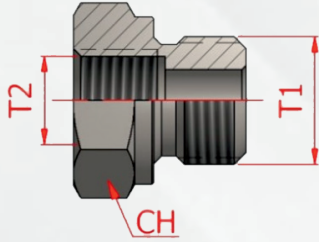

BSP UZUN TİP REDÜKSİYONLAR

Stok Kodu	T2	T1	CH
HE/355-01	R1/8"-28	R1/4"-19	19
HE/355-08	R3/8"-19	R1/2"-14	30
HE/355-09	R3/8"-19	R3/4"-14	36
HE/355-10	R1/2"-14	R3/4"-14	36
HE/355-11	R1/2"-14	R1"-11	41
HE/355-12	R3/4"-14	R1"-11	41
HE/355-13	R3/4"-14	R1"1/4-11	55
HE/355-14	R1"-11	R1"1/4-11	55
HE/355-15	R1"-11	R1"1/2-11	60
HE/355-16	R1"-1/4-11	R1"1/2-11	60
HE/355-22	R1/4"-19	R1/8"-28	19
HE/355-23	R1/4"-19	R1/4"-19	19
HE/355-24	R3/8"-19	R1/4"-19	24
HE/355-25	R3/8"-19	R3/8"-19	24
HE/355-26	R1/2"-14	R3/8-19	30
HE/355-27	R1/2"-14	R1/2"-14	30
HE/355-28	R3/4"-14	R1/2"-14	36
HE/355-29	R1"-11	R3/4"-14	41
HE/355-30	R1"1/4-11	R1"-11	55
HE/355-31	R1"1/2-11	R1"1/4-11	60

BSP KISA TİP REDÜKSİYONLAR

Stok Kodu	T2	T1	CH
HE/350-01	R1/4"-19	R1/8"-28	19
HE/350-02	R3/8"-19	R1/8"-19	22
HE/350-05	R3/8"-19	R1/4"-19	22
HE/350-06	R1/2"-14	R1/4"-19	27
HE/350-09	R1/2"-14	R3/8"-19	27
HE/350-10	R3/4"-14	R3/8"-19	32
HE/350-12	R3/4"-14	R1/2"-14	32
HE/350-13	R1"-11	R1/2"-14	41
HE/350-15	R1"-11	R3/4"-14	41
HE/350-16	R1"1/4-11	R3/4"-14	50
HE/350-17	R1"1/4-11	R1"-11	50
HE/350-18	R1"1/2-11	R1"-11	55
HE/350-19	R1"1/2-11	R1"1/4-11	55
HE/350-20	R2"-11	R1"1/4-11	70
HE/350-21	R2"-11	R1"1/2-11	70

BSP ALTI KÖŞE MAŞONLAR

Stok Kodu	T	CH
HE/440-01	R1/8"-28	14
HE/440-02	R1/4"-19	14
HE/440-03	R3/8"-19	22
HE/440-04	R1/2"-14	27
HE/440-06	R3/4"-14	32
HE/440-07	R1"-11	41
HE/440-08	R1"1/4-11	50
HE/440-09	R1"1/2-11	55
HE/440-10	R2"-11	70