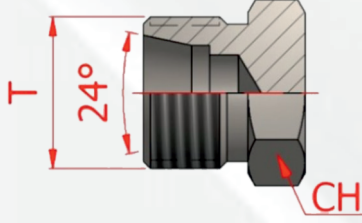

METRİK ERKEK KÖR TAPALAR			
	Stok Kodu	T	CH
L TIPI	HE/470-01	M12x1,5 6L	12
	HE/470-02	M14x1,5 8L	14
	HE/470-03	M16x1,5 10L	17
	HE/470-04	M18x1,5 12L	19
	HE/470-06	M22x1,5 15L	24
	HE/470-08	M26x1,5 18L	27
	HE/470-14	M30x2 22L	32
	HE/470-15	M36x2 28L	41
	HE/470-12	M45x2 35L	46
	HE/470-16	M52x2 42L	55
S TIPI	HE/470-05	M20x1,5 12S	22
	HE/470-07	M24x1,5 16S	27
	HE/470-09	M30x2 20S	32
	HE/470-10	M36x2 25S	41
	HE/470-11	M42x2 30S	46
	HE/470-13	M52x2 38S	55