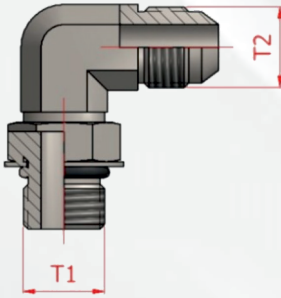

UNF - UNF KONTRALI DİRSEKLER

Stok Kodu	T1	T2
HE/1247-01	7/16"-20	7/16"-20
HE/1247-02	1/2"-20	1/2"-20
HE/1247-03	9/16"-18	9/16"-18
HE/1247-04	5/8"-18	5/8"-18
HE/1247-05	3/4"-16	3/4"-16
HE/1247-06	7/8"-14	7/8"-14
HE/1247-07	1"1/16-12	1"1/16-12
HE/-1247-08	1"5/16-12	1"5/16-12