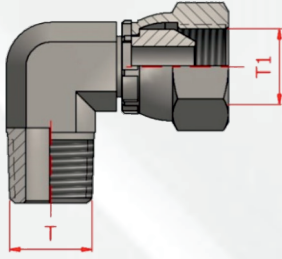

BSP TERS DİRSEKLER		
Stok Kodu	T	T1
HE/1130-01	1/8"-28 NPT	R1/8"-28
HE/1130-02	1/4"-19 NPT	R1/4"-19
HE/1130-03	3/8"-19 NPT	R3/8"-19
HE/1130-04	1/2"-14 NPT	R1/2"-14
HE/1130-05	3/4"-14 NPT	R3/4"-14
HE/1130-06	1"-11 NPT	R1"-11
HE/1130-07	1"1/4-11 NPT	R1"1/4-11
HE/1130-08	1"1/2-11 NPT	R1"1/2-11
HE/1130-09	2"-11 NPT	R2"-11