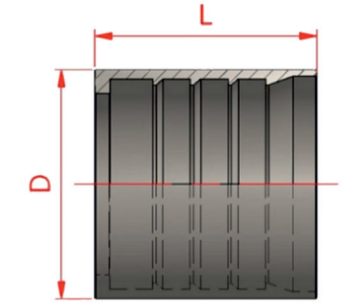

BUHAR HORTUMLU SOKET

Stok Kodu	Hortum	L	D
HE/103-01	1/2"	35	30
HE/103-01	3/4"	46	38
HE/103-01	1"	53	45
HE/103-01	1" 1/4	70	55
HE/103-01	1" 1/2	70	62
HE/103-01	2"	71	75