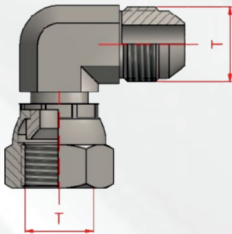

UNF TERS DİRSEKLER

Stok Kodu	T	
HE/1230-01	7/16"-20	UNF
HE/1230-02	1/2"-20	UNF
HE/1230-03	9/16"-18	UNF
HE/1230-04	5/8"-18	UNF
HE/1230-05	3/4"-16	UNF
HE/1230-06	7/8"-14	UNF
HE/1230-07	1"1/16-12	UNF
HE/1230-08	1"5/16-12	UNF
HE/1230-09	1"5/8-12	UNF
HE/1230-10	1"7/8-12	UNF