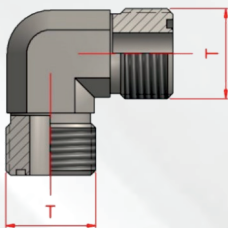

ORFS TERS DİRSEKLER

Stok Kodu	T
HE/1244-01	9/16"-18
HE/1244-02	11/16"-16
HE/1244-03	13/16"-16
HE/1244-04	1"-14
HE/1244-05	1"3/16-12
HE/1244-06	1"7/16-12
HE/1244-07	1"11/16-12