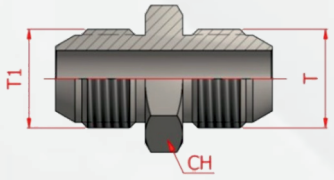

BSP BOMBELİ - BSP BOMBELİ NİPELLER

Stok Kodu	T1	CH	T
HE/376-01	1/4"-19	19	1/4"-19
HE/376-02	3/8"-19	22	3/8"-19
HE/376-03	1/2"-14	27	1/2"-14
HE/376-04	3/4"-14	32	3/4"-14
HE/376-05	1"-11	41	1"-11