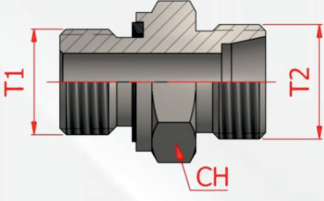

BSP - METRİK NİPELLER				
Stok Kodu	T	T1		CH
HE/385-44	R1/8"-28	M10x1,6	61LL	14
HE/385-01	R1/8"-28	M12x1,5	6L	14
HE/385-02	R1/8"-28	M14x1,5	8L	14
HE/385-52	R1/8"-28	M16x1,5	10L	17
HE/385-03	R1/4"-19	M12x1,5	6L	19
HE/385-04	R1/4"-19	M14x1,5	8L	19
HE/385-05	R1/4"-19	M16x1,5	10L	19
HE/385-06	R1/4"-19	M18x1,5	12L	19
HE/385-09	R3/8"-19	M12x1,5	6L	22
HE/385-10	R3/8"-19	M14x1,5	8L	22
HE/385-11	R3/8"-19	M16x1,5	10L	22
HE/385-12	R3/8"-19	M18x1,5	2L	22
HE/385-14	R3/8"-19	M22x1,5	15L	22
HE/385-16	R1/2"-14	M12x1,5	6L	27
HE/385-17	R1/2"-14	M14x1,5	8L	27
HE/385-18	R1/2"-14	M16x1,5	10L	27
HE/385-19	R1/2"-14	M18x1,5	12L	27
HE/385-21	R1/2"-14	M22x1,5	15L	27
HE/385-23	R1/2"-14	M26x1,5	18L	27
HE/385-51	R1/2"-14	M30x2	22L	27
HE/385-47	R3/4"-14	M18x1,5	12L	32
HE/385-25	R3/4"-14	M22x1,5	15L	32
HE/385-27	R3/4"-14	M26x1,5	18L	32
HE/385-49	R3/4"-14	M30x2	22L	32
HE/385-50	R3/4"-14	M36x2	28L	36
HE/385-53	R1"-11	M30x2	22L	41
HE/385-46	R1"-11	M36x2	28L	41
HG/385-34	R1"-11	M45x2	35L	46
HE/385-54	R1"1/4-11	M36x2	28L	50
HE/385-37	R1"1/4-1	M45x2	35L	50
HE/385-39	R1"1/4-11	M52x2	42L	55
HE/385-40	R1"1/2-11	M45x2	35L	55
HE/385-42	R1"1/2-11	M52x2	42L	55
HE/385-55	R1/8"-28	M14x1,5	6S	14
HE/385-56	R1/4"-19	M14x1,5	6S	19
HE/385-57	R1/4"-19	M16x1,5	8S	19
HE/385-58	R1/4"-19	M18x1,5	10S	19
HE/385-07	R1/4"-19	M20x1,5	12S	22
HE/385-59	R3/8"-19	M16x1,5	8S	22
HE/385-60	R3/8"-19	M18x1,5	10S	22
HE/385-13	R3/8"-19	M20x1,5	12S	22
HE/385-15	R3/8"-19	M24x1,5	16S	24
HE/385-61	R1/2"-14	M16x1,5	8S	27
HE/385-62	R1/2"-14	M18x1,5	10S	27
HE/385-20	R1/2"-14	M20x1,5	12S	27
HE/385-22	R1/2"-14	M24x1,5	16S	27
HE/385-24	R1/2"-14	M30x2	20S	32
HE/385-45	R3/4"-14	M20x1,5	12S	32
HE/385-26	R3/4"-14	M24x1,5	16S	32
HE/385-28	R3/4"-14	M30x2	20S	32
HE/385-29	R3/4"-14	M36x2	25S	36
HE/385-30	R3/4"-14	M42x2	30S	46
HE/385-63	R1"-11	M24x1,5	16S	41
HE/385-31	R1"-11	M30x2	20S	41
HE/385-32	R1"-11	M36x2	25S	41
HE/385-33	R1"-11	M42x2	30S	46
HE/385-48	R1"-11	M52x2	38S	55
HE/385-64	R1"1/4-11	M30x2	20S	50
HE/385-35	R1"1/4-11	M36x2	25S	50
HE/385-36	R1"1/4-11	M42x2	30S	50
HE/385-38	R1"1/4-11	M52x2	38S	55
HE/385-65	R1"1/2-11	M36x2	25S	55
HE/385-66	R1"1/2-11	M42x2	30S	55
HE/385-41	R1"1/2-11	M52x2	38S	55

L TIPI

S TIPI